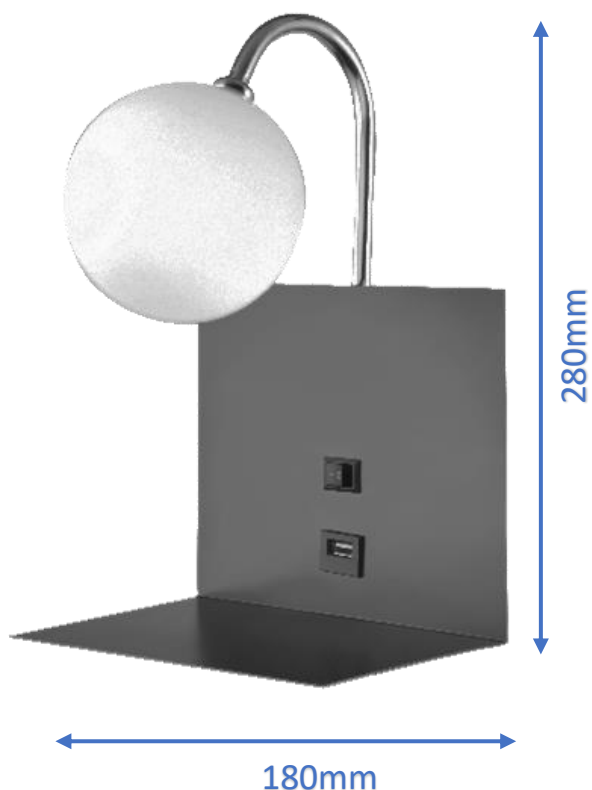

EL[®]MARK

The Brand of Electricity

BETTY SERIES

GENERAL INFORMATION »

- ∴ Nominal voltage: 230V/ 50-60Hz
- ∴ Lamp holder: G9
- ∴ Colour body: Black; White
- ∴ Material: Metal + Glass
- ∴ Lamps Not Included
- ∴ IP Rate: IP20
- ∴ On/off switch on wall plate
- ∴ Complete with USB charging port

- ∴ Domestic applications
- ∴ Home interior
- ∴ Bedside Reading Wall Light

PRODUCT DETAILS »

Catalogue number	Description	Colour	Lampholder
955BETTY1W/BL	Wall lamp	Black	1xG9
955BETTY1W/WH	Wall lamp	White	1xG9

DIMENSIONS »

ADDITIONAL INFORMATION »

E
ELMARK
lighting

BETTY

 This luminaire is compatible with bulbs of the energy classes:

A++

A+

A